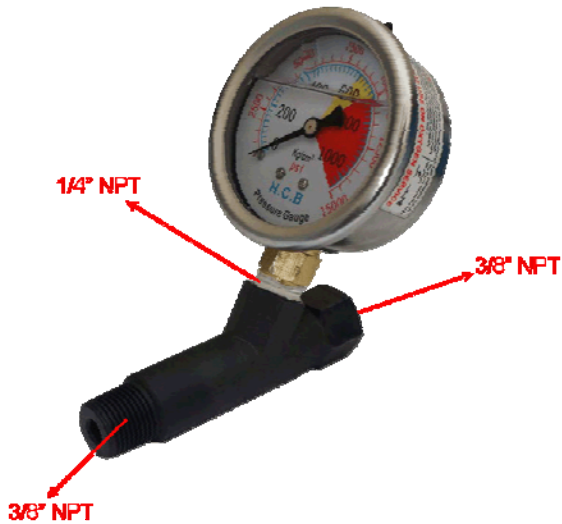

H.C.B-G3036

HIGH PRESSURE MANOMETER (15,000 PSI)

H.C.B-A3036 is equipped with H.C.B-G3036

- Manometer for H.C.B air pump 3036 series.
- For monitoring hydraulic pressure.
- Maximum detection pressure is 15,000 psi.